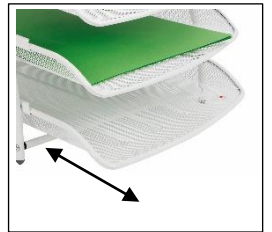

MESHTRAY3 BC

Set of 3 sliding baskets - A4

Energise and organise your office with this set of 3 Mesh metal sliding baskets.

For A4 documents (24 x 32 cm) in portrait orientation.

Its practical mesh structure makes it possible to identify magazines and documents immediately

Easy to clean thanks to its wired structure

Belongs to a complete range of 20 Mesh metal accessories

The set of 3 Mesh metal baskets is elegant and functional. It will help you to improve your organisation. It consists of 3 sliding drawers for documents up to 24 x 32 cm.

TECHNICAL FEATURES

Reference	MESHTRAY3 BC
EAN	3129710014453
Materials	Metal mesh wire
Colour	Withe
Product Dimensions	Dim. : L. 29 x W. 34 x H. 24,5 cm
	Weight : 1,1 kg
Capacity	3 sliding baskets - portrait format - 24x32 (A4)
Environmental impact	100% recyclable
Origin	Design and development France Manufacturing PRC