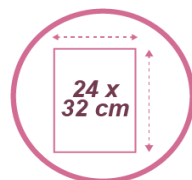

MESHTRAY3 BC

Set of 3 sliding baskets - A4

Energise and organise your office with this set of 3 Mesh metal sliding baskets.

For A4 documents (24 x 32 cm) in portrait orientation.

Its practical mesh structure makes it possible to identify magazines and documents immediately

Easy to clean thanks to its wired structure

Belongs to a complete range of 20 Mesh metal accessories

The set of 3 Mesh metal baskets is elegant and functional. It will help you to improve your organisation. It consists of 3 sliding drawers for documents up to 24 x 32 cm.

TECHNICAL FEATURES

Reference	MESHTRAY3 BC
EAN	3129710014453
Materials	Metal mesh wire
Colour	Withe
Product Dimensions	Dim. : L. 29 x W. 34 x H. 24,5 cm
	Weight : 1,1 kg
Capacity	3 sliding baskets - portrait format - 24x32 (A4)
Environmental impact	100% recyclable
Origin	Design and development France Manufacturing PRC

PACKAGING DIMENSIONS

* Sales unit (x1 SU) Box	Dim : L.27,8 x l. 5,6 x H. 35,5 cm
	Poids : 1,3 kg
* Box master (x12 SU)	Dim : L.36 x l. 29 x H. 73,5 cm
	Poids : 16,5 kg
Environmental impact	100% recyclable