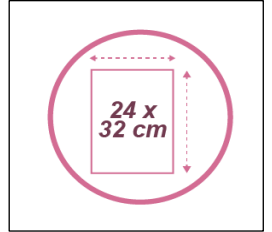

MESHTRAY3 BC

Set of 3 sliding baskets - A4

Energise and organise your office with this set of 3 Mesh metal sliding baskets.

For A4 documents (24 x 32 cm) in portrait orientation.

Its practical mesh structure makes it possible to identify magazines and documents immediately

Easy to clean thanks to its wired structure

Belongs to a complete range of 20 Mesh metal accessories

The set of 3 Mesh metal baskets is elegant and functional. It will help you to improve your organisation. It consists of 3 sliding drawers for documents up to 24 x 32 cm.

TECHNICAL FEATURES

Reference	MESHTRAY3 BC
EAN	3129710014453
Materials	Metal mesh wire
Colour	Withe
Product Dimensions	Dim. : L. 29 x W. 34 x H. 24,5 cm
	Weight : 1,1 kg
Capacity	3 sliding baskets - portrait format - 24x32 (A4)
Environmental impact	100% recyclable
Origin	Design and development France Manufacturing PRC

PACKAGING DIMENSIONS

* Sales unit (x1 SU) Box	Dim : L.27,8 x l. 5,6 x H. 35,5 cm
	Poids : 1,3 kg
* Box master (x12 SU)	Dim : L.36 x l. 29 x H. 73,5 cm
	Poids : 16,5 kg
Environmental impact	100% recyclable