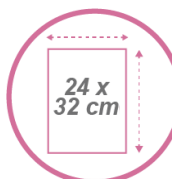

For A4 documents (24 x 32 cm) in landscape orientation.

Can be stacked as a unit.

Easy to maintain thanks to its wired structure.

Part of a complete range of mesh desk accessories.

The set of 3 Meshfile wall baskets is elegant, solid and functional. Made of Mesh metal, the wall-mounted baskets are ultra-resistant and will hold A4 size documents. They can be fixed to the wall and are stackable.

An ideal product to organize your office, practical and easy to maintain. Plus, get a full range of desk accessories to harmonize your workstation.

MESHFIL N

Set of 3 black wall baskets - A4

Made of metal mesh, the wall-mounted baskets are ultra-resistant and will hold A4 size documents.

TECHNICAL FEATURES

Reference	MESHFIL N
EAN	3129710010325
Materials	Metal mesh wire
Colour	Black
Product Dimensions	Dim. : 40.5 x 35 x 12 cm
	Weight : 1,230 kg
Fixations	Wall mounting with 2 screws (supplied)
Environmental impact	100% recyclable
Origin	Design and development France Manufacturing PRC

DIMENSIONS PACKAGING

* Sales unit (x1 SU) Box	Dim : L. 36,5 x W. 13 x H. 23 cm
	Weight : 1,53 kg
* Box master (x8 SU)	Dim : L. 54 x W. 38 x H. 47,5 cm
	Weight : 12 kg
Environmental impact	100% recyclable