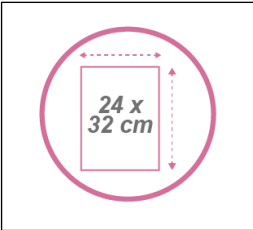

MESHFIL N

Set of 3 black wall baskets - A4

Made of metal mesh, the wall-mounted baskets are ultra-resistant and will hold A4 size documents.

Immediate document identification thanks to its metal mesh structure.

For A4 documents (24 x 32 cm) in landscape orientation.

Can be stacked as a unit.

Easy to maintain thanks to its wired structure.

Part of a complete range of mesh desk accessories.

The set of 3 Meshfile wall baskets is elegant, solid and functional. Made of Mesh metal, the wall-mounted baskets are ultra-resistant and will hold A4 size documents. They can be fixed to the wall and are stackable.

TECHNICAL FEATURES

Reference	MESHFIL N
EAN	3129710010325
Materials	Metal mesh wire
Colour	Black
Product Dimensions	Dim. : 40.5 x 35 x 12 cm
	Weight : 1,230 kg
Fixations	Wall mounting with 2 screws (supplied)
Environmental impact	100% recyclable
Origin	Design and development France Manufacturing PRC

DIMENSIONS PACKAGING

* Sales unit (x1 SU) Box	Dim : L. 36,5 x W. 13 x H. 23 cm
	Weight : 1,53 kg
* Box master (x8 SU)	Dim : L. 54 x W. 38 x H. 47,5 cm
	Weight : 12 kg
Environmental impact	100% recyclable