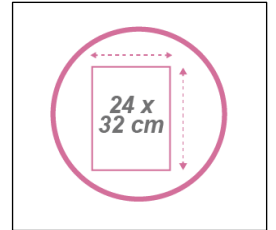

MESHFILEMAG M

Magnetic wall pocket – grey metallic - A4

Made of metal mesh, the wall-mounted baskets are ultra-resistant and will hold A4 size documents.

Immediate document identification thanks to its metal mesh structure.

For A4 documents (24 x 32 cm) in landscape orientation.

Magnetic clamp supports up to 2 kg.

Easy to maintain thanks to its wired structure.

Part of a complete range of mesh desk accessories.

The MESHFILEMAG magnetic wall basket is elegant, solid and functional. Made of metal Mesh, the The wall-mounted basket is ultra-resistant and can hold A4 size documents. It can be fixed to the wall and can be stacked.

Made of metal mesh, the wall-mounted baskets are ultra-resistant and will hold A4 size documents.

TECHNICAL FEATURES

Reference	MESHFILEMAG M
EAN	3129710012060
Materials	Metal mesh wire
Colour	Grey metallic
Product Dimensions	Dim. : 17 x 35 x 12 cm
	Weight : 0,550 kg
Fixations	Magnetic
Environmental impact	100% recyclable
Origin	Design and development France Manufacturing PRC

DIMENSIONS PACKAGING

* Sales unit (x1 SU) Box	Dim : L. 36 x W. 17 x H. 12 cm
	Weight : 0,600 kg
* Box master (x12 SU)	Dim : L. 43 x W. 14 x H. 37 cm
	Weight : 8,7 kg
Environmental impact	Recyclable à 100%