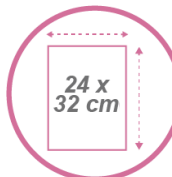

For A4 documents (24 x 32 cm) in landscape orientation.

Magnetic clamp supports up to 2 kg.

Easy to maintain thanks to its wired structure.

Part of a complete range of mesh desk accessories.

The MESHFILEMAG magnetic wall basket is elegant, solid and functional. Made of metal Mesh, the The wall-mounted basket is ultra-resistant and can hold A4 size documents. It can be fixed to the wall and can be stacked.

Made of metal mesh, the wall-mounted baskets are ultra-resistant and will hold A4 size documents.

TECHNICAL FEATURES

Reference	MESHFILEMAG M
EAN	3129710012060
Materials	Metal mesh wire
Colour	Grey metallic
Product Dimensions	Dim. : 17 x 35 x 12 cm
	Weight : 0,550 kg
Fixations	Magnetic
Environmental impact	100% recyclable
Origin	Design and development France Manufacturing PRC

DIMENSIONS PACKAGING

* Sales unit (x1 SU) Box	Dim : L. 36 x W. 17 x H. 12 cm
	Weight : 0,600 kg
* Box master (x12 SU)	Dim : L. 43 x W. 14 x H. 37 cm
	Weight : 8,7 kg
Environmental impact	Recyclable à 100%