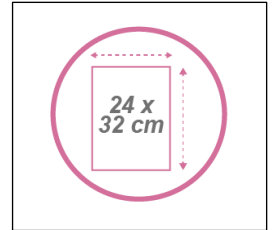

# MESHFIL M

Set of 3 grey metallic wall baskets - A4

Made of metal mesh, the wall-mounted baskets are ultra-resistant and will hold A4 size documents.

Immediate document identification thanks to its metal mesh structure.

For A4 documents (24 x 32 cm) in landscape orientation.

Can be stacked as a unit.

Easy to maintain thanks to its wired structure.

Part of a complete range of mesh desk accessories.

The set of 3 Meshfile wall baskets is elegant, solid and functional. Made of Mesh metal, the wall-mounted baskets are ultra-resistant and will hold A4 size documents. They can be fixed to the wall and are stackable.

# MESHFIL M

Set of 3 grey metallic wall baskets - A4

Made of metal mesh, the wall-mounted baskets are ultra-resistant and will hold A4 size documents.

TECHNICAL FEATURES	
Reference	<b>MESHFIL M</b>
EAN	3129710013593
Materials	Metal mesh wire
Colour	Grey metallic
Product Dimensions	Dim. : 40.5 x 35 x 12 cm
	Weight : 1,230 kg
Fixations	Wall mounting with 2 screws (supplied)
Environmental impact	100% recyclable
Origin	Design and development France Manufacturing PRC

DIMENSIONS PACKAGING	
* Sales unit (x1 SU) Box	Dim : L. 36,5 x W. 13 x H. 23 cm
	Weight : 1,53 kg
* Box master (x8 SU)	Dim : L. 54 x W. 38 x H. 47,5 cm
	Weight : 12 kg
Environmental impact	100% recyclable