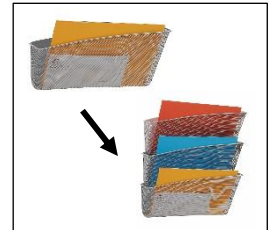

# MESHFIL M

Set of 3 grey metallic wall baskets - A4

Made of metal mesh, the wall-mounted baskets are ultra-resistant and will hold A4 size documents.

Immediate document identification thanks to its metal mesh structure.

For A4 documents (24 x 32 cm) in landscape orientation.

Can be stacked as a unit.

Easy to maintain thanks to its wired structure.

Part of a complete range of mesh desk accessories.

The set of 3 Meshfile wall baskets is elegant, solid and functional. Made of Mesh metal, the wall-mounted baskets are ultra-resistant and will hold A4 size documents. They can be fixed to the wall and are stackable.

# MESHFIL M

Set of 3 grey metallic wall baskets - A4

Made of metal mesh, the wall-mounted baskets are ultra-resistant and will hold A4 size documents.

TECHNICAL FEATURES	
Reference	<b>MESHFIL M</b>
EAN	3129710013593
Materials	Metal mesh wire
Colour	Grey metallic
Product Dimensions	Dim. : 40.5 x 35 x 12 cm
	Weight : 1,230 kg
Fixations	Wall mounting with 2 screws (supplied)
Environmental impact	100% recyclable
Origin	Design and development France Manufacturing PRC