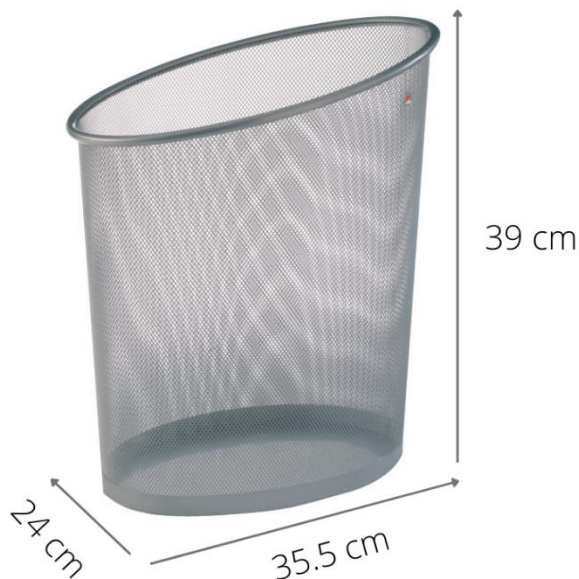

# MESHCORB M

Metal wastepaper basket - 18 L - 20 L bag

Boost your office with this metal Mesh wastepaper basket.

Large 18 litre capacity and 20 litre bin liners.

Space-saving thanks to its elliptical shape.

Easy to clean thanks to its wired structure

Belongs to a complete range of 20 Mesh metal accessories

Boost your office with this metal Mesh wastepaper basket. Elegant and sturdy, it can easily be placed under your desk. Available in several colours, there is sure to be a wastepaper basket to suit your taste.

## TECHNICAL FEATURES

Reference	<b>MESHCORB M</b>
EAN	3129710009039
Materials	Metal mesh wire
Colour	Grey metallic
Product Dimensions	Dim. : L. 35,5 x W. 24 x H. 39 cm
	Weight : 0.070 kg
Capacity	18 litre bin
	20 litre bag
Origin	Design and development France Manufacturing PRC

## PACKAGING DIMENSIONS

* Sales unit (x1 SU) Box	Dim : L.36 x W. 24,2 x H. 39,5 cm
	Weight : 0,8 kg
* Box master (x10 SU)	Dim : L.36 x W. 25 x H. 80,5 cm
	Weight : 8 kg

Quand le beau rejoint l'utile