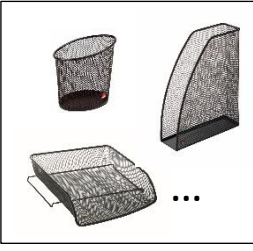

MESHLETTER N

Letter sorter with 3 compartments - A4

Made of metal Mesh, a mail sorter is ultra resistant

Staircase shape for immediate identification of letters and documents

Easy to clean thanks to its wired structure

Belongs to a complete range of 20 Mesh metal accessories

The solid and functional letter sorter. Made of metal Mesh, the basket is ultra resistant and will accommodate your mail in three compartments in the form of stairs, allowing good visibility of them.

Plus, benefit from a complete range of desk accessories to harmonise your workstation.

Quand le beau rejoint l'utile

MESHLETTER N

Letter sorter with 3 compartments - A4

Made of metal Mesh, a mail sorter is ultra resistant