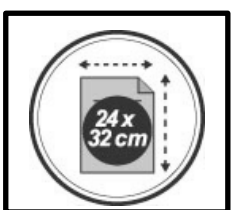

DD5PMW

Mobile display, trendy and design

Elegant and practical FSC wood mobile display with 5 shelves

WOOD
FSC

Bi-material combination
for more style
(FSC wood & ABS)

5 compartments
(24 x 32 cm documents)

4 wheels for more mobility

Quick and easy assembly system
(Fixing kit supplied)

This product is environmentally friendly
and 100% recyclable

1 compact package for a reduced CO2 impact
and 100% recyclable

The DD5PMW display is the ideal accessory to display magazines or brochures in your lobby, break room or office. Practical, it will allow you to display your A4 documents in 5 compartments.

Quand le beau rejoint l'utile

DD5PMW

Mobile display, trendy and design

Elegant and practical FSC wood mobile display with 5 shelves

PRODUCT FEATURES	
Code	DD5PMW BC
EAN	3129710017829
Materials	Structure: Wood FSC
	Compartment: ABS
	Caster/ wheel : Polypropylene
Color	Wood - White
Product dimensions	H.163,3 x L.35 x D. 51,5 cm
	Weight : 6,64 kg
Number of compartment	5 compartments (Format 24x32 cm - Thickness 4 cm)
Mobility	4 wheels
Estimated assembly time	5 mins (screws included)
Environmental impact	100% recyclable
Origin	French design and development - Manufacturing in PRC
Warranty	2 years
Repairability index Spare part	10 ALBA guarantees to supply all spare parts for 5 years (See conditions with your reseller/distributor)

DIMENSIONS PACKAGING	
* Sales unit (xLUV) box	Dim. : L. 104 cm x l. 71.5 cm x H. 8 cm
	Weight : 9,23 kg
* Box master (xLUV)	Dim. : L. 104 cm x l. 71.5 cm x H. 8 cm
	Weight : 9,23 kg
Environmental impact	100% recyclable