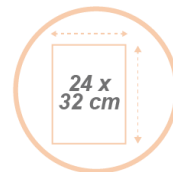

DDEXP08W

Displays with style

Highlight your reception areas with this Scandinavian-style display mixing colors and materials.

Mix of 2 materials combination for more style (Wood and ABS)

8 Large compartment for documents (24 x 32 cm documents) (Thickness 4 cm)

Quand le beau rejoint l'utile

DDEXP08W

Displays with style

Highlight your reception areas with this Scandinavian-style display mixing colors and materials.

PRODUCT FEATURES	
Code	DDEXP08W BC
EAN	3129710016952
Materials	Frame : Wood - Steel
	Compartment : ABS
Color	White - Wood
Product dimensions	W 58 x D 50 x H 93 cm Compartments : W 48 x D 4 cm
	Weight : 7 kg
Number of compartment	16 : 8x2 (Format 24x32 cm - Thickness 4 cm)
Estimated assembly time	10 mins (Screws supplied)
Environmental impact	100% recyclable
Origin	French design and development - Manufacturing in PRC
Warranty	2 years
Repairability index Spare part	10 ALBA guarantees to supply all spare parts for 5 years (See conditions with your reseller/distributor)

DIMENSIONS PACKAGING	
* Sales unit (xLUV) box	Dim. : L.106 cm x W. 57,6 cm x H. 17,6 cm
	Weight : 9 kg
* Box master (xLUV)	Dim. : L.106 cm x W. 57,6 cm x H. 17,6 cm
	Weight : 9 kg

Quand le beau rejoint l'utile