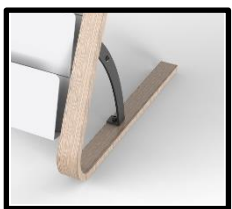

Perfect stability thanks to its wide base and 4 anti-slip pads