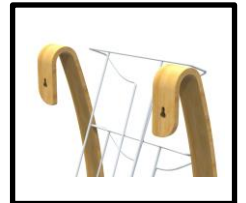

DDEXPOWALL BC

Wall display, trendy and design

Design wooden wall display unit with 5 compartments

Bi-material combination for more style
(Wood & white steel)

5 compartments (portrait)
A4 format (21 x 29.7 cm)
and **A4+** (24 x 32 cm)
Depth: 5 cm

Display units can be placed side by side
to form a complete set

Wall fixings
(Fixing kit supplied)

This **product** is environmentally friendly
and **100% recyclable**

1 compact **package** for a reduced CO2 impact
and **100% recyclable**

The DDEXPOWALL BC wall-mounted display unit is the ideal accessory for displaying magazines or brochures in your reception areas, waiting rooms, conferences, trade fairs, etc. It's practical, allowing you to display your A4 documents in 5 different compartments, easily identifiable thanks to its stepped design.