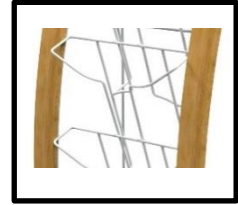

DDEXPOWALL BC

Wall display, trendy and design

Design wooden wall display unit with 5 compartments

Bi-material combination for more style
(Wood & white steel)

5 compartments (portrait)
A4 format (21 x 29.7 cm)
and **A4+** (24 x 32 cm)
Depth: 5 cm

Display units can be placed side by side
to form a complete set

Wall fixings
(Fixing kit supplied)

This **product** is environmentally friendly
and **100% recyclable**

1 compact **package** for a reduced CO2 impact
and **100% recyclable**

The DDEXPOWALL BC wall-mounted display unit is the ideal accessory for displaying magazines or brochures in your reception areas, waiting rooms, conferences, trade fairs, etc. It's practical, allowing you to display your A4 documents in 5 different compartments, easily identifiable thanks to its stepped design.