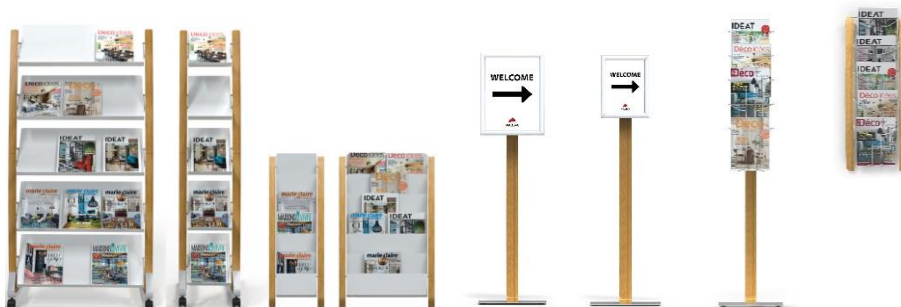

DDSIGNA4 BC

A4 signage display stand

Wooden display stand to highlight your documents

Bi-material combination for more style
(FSC Wood & white steel)

A4 format, easy to rotate in portrait or landscape mode (no tools required)
(21 x 29,7 cm documents)

1 compact **package** for a reduced CO2 impact
and **100% recyclable**

Maximise the visibility of your documents with our A4 signage display, perfect for showcasing your documents in reception halls, waiting rooms, conferences, etc. The practical aluminium frame with clip-on edges lets you display your A4 documents in portrait or landscape mode. The transparent ABS window also provides optimum protection for your documents.

Its sleek design, with its Scandinavian-style lines, will bring a touch of natural decoration to all your living spaces.

Quand le beau rejoint l'utile

DDSIGNA4 BC

A4 signage display stand

Wooden display stand to highlight your documents

PRODUCT FEATURES	
Code	DDSIGNA4 BC
EAN	3129710017973
Materials	Structure: Wood FSC
	Frame : Aluminium
	Window : ABS
	Base : Steel
Color	Wood - White - Metallic grey
Product dimensions	H.124 x l.35 x P.35 cm
	Weight : 6,2 kg
Number of compartment	1 (A4 format 21x29.7 cm - portrait or landscape)
Estimated assembly time	5 mins (screws included)
Environmental impact	100% recyclable
Origin	French design and development - Manufacturing in PRC
Warranty	2 years
Repairability index	10
Spare part	ALBA guarantees to supply all spare parts for 5 years (See conditions with your reseller/distributor)
DIMENSIONS PACKAGING	
* Sales unit (x1UV) box	Dim. : L. 112,5 cm x l. 36,5 cm x H. 10,5 cm
	Weight : N/A kg
* Box master (x1UV)	Dim. : L. 112,5 cm x l. 36,5 cm x H. 10,5 cm
	Weight : N/A kg
Environmental impact	100% recyclable