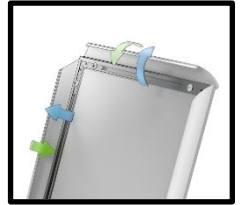

DDSIGNA4 BC

A4 signage display stand

Wooden display stand to highlight your documents

Bi-material combination for more style
(FSC Wood & white steel)

A4 format, easy to rotate in portrait or landscape mode (no tools required)
(21 x 29,7 cm documents)

Aluminium frame with clip-on edges
For easy document changing
Transparent ABS window for optimum protection

Steel base for perfect stability
Anti-scratch epoxy finish

This **product** is environmentally friendly
and **100% recyclable**

1 compact **package** for a reduced CO2 impact
and **100% recyclable**

Maximise the visibility of your documents with our A4 signage display, perfect for showcasing your documents in reception halls, waiting rooms, conferences, etc. The practical aluminium frame with clip-on edges lets you display your A4 documents in portrait or landscape mode. The transparent ABS window also provides optimum protection for your documents.