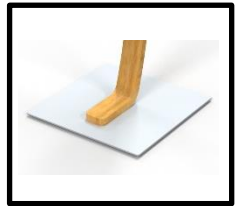

DDSIGNA4 BC

A4 signage display stand

Wooden display stand to highlight your documents

Bi-material combination for more style
(FSC Wood & white steel)

A4 format, easy to rotate in portrait or landscape mode (no tools required)
(21 x 29,7 cm documents)

Aluminium frame with clip-on edges
For easy document changing
Transparent ABS window for optimum protection

Steel base for perfect stability
Anti-scratch epoxy finish

This **product** is environmentally friendly
and **100% recyclable**

1 compact **package** for a reduced CO2 impact
and **100% recyclable**

Maximise the visibility of your documents with our A4 signage display, perfect for showcasing your documents in reception halls, waiting rooms, conferences, etc. The practical aluminium frame with clip-on edges lets you display your A4 documents in portrait or landscape mode. The transparent ABS window also provides optimum protection for your documents.