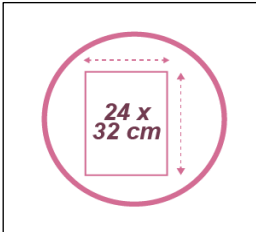

MESHFRA N Letter tray - A4

Energise and organise your office with this metal Mesh letter tray.

For A4 documents (24 x 32 cm) in portrait orientation.

Practical, possibility of stacking the baskets

Easy to clean thanks to its wired structure

Belongs to a complete range of 20 Mesh metal accessories

The French-style letter tray is elegant, solid and functional. Made of metal Mesh, the basket is ultra resistant and will hold A4 size documents (24 x 32 cm).

TECHNICAL FEATURES	
Reference	MESHFRAN
EAN	3129710008964
Materials	Metal mesh wire
Colour	Black
Product Dimensions	Dim. : L. 27 x W. 34 x H. 6,5 cm
	Weight : 0.365 kg
Capacity	A4 format (24x32 cm)
Environmental impact	100% recyclable
Origin	Design and development France Manufacturing PRC

PACKAGING DIMENSIONS	
* Sales unit (x1 SU) Box	Dim : L.33 x W. 28,5 x H. 7,5 cm
	Weight : 0,32 kg
* Box master (x12 SU)	Dim : L.36,5 x W. 30 x H. 62,5 cm
	Weight : 5,4 kg
Environmental impact	100% recyclable