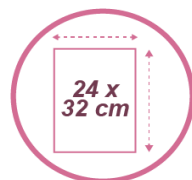

MESHFRA N Letter tray - A4

Energise and organise your office with this metal Mesh letter tray.

For A4 documents (24 x 32 cm) in portrait orientation.

Practical, possibility of stacking the baskets

Easy to clean thanks to its wired structure

Belongs to a complete range of 20 Mesh metal accessories

The French-style letter tray is elegant, solid and functional. Made of metal Mesh, the basket is ultra resistant and will hold A4 size documents (24 x 32 cm).

TECHNICAL FEATURES	
Reference	MESHFRAN
EAN	3129710008964
Materials	Metal mesh wire
Colour	Black
Product Dimensions	Dim. : L. 27 x W. 34 x H. 6,5 cm
	Weight : 0.365 kg
Capacity	A4 format (24x32 cm)
Environmental impact	100% recyclable
Origin	Design and development France Manufacturing PRC

PACKAGING DIMENSIONS	
* Sales unit (x1 SU) Box	Dim : L.33 x W. 28,5 x H. 7,5 cm
	Weight : 0,32 kg
* Box master (x12 SU)	Dim : L.36,5 x W. 30 x H. 62,5 cm
	Weight : 5,4 kg
Environmental impact	100% recyclable