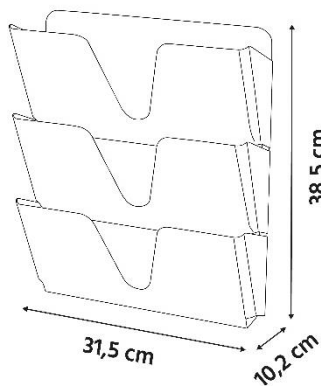

Stackable and joinable

One-piece, heavy-duty metal unit Fixing system supplied (screws and plugs x2)

Quickly sort and identify your documents with these open wall-mounted baskets, compatible up to 24 x 32 cm. Ideal for keeping your files within easy reach without cluttering up your desk.

Ideal for structuring your workspace, this set of baskets is sturdy, attractive and easy to maintain. And what's more, it fits perfectly into a complete range of accessories for a perfectly coordinated office.

# ODFILE N

Wall-mounted basket

Practical and trendy metal wall-mounted document basket

TECHNICAL FEATURES	
Reference	<b>ODFILE N</b>
EAN	3129710019281
Materials	Metal
Colour	Noir
Product Dimensions	Height: 38.5 cm Width: 33.2 cm Depth: 10.2 cm
	Compartments useful depth: 4.2 cm
	Weight : N/A kg
Environmental impact	100% recyclable
Origin	Design and development France Manufacturing PRC
Warranty	5 years
Repairability index	10
Spare part	ALBA undertakes to supply all spare parts for 5 years (See conditions with your dealer/distributor).

DIMENSIONS PACKAGING	
* Sales unit (x1 SU) Box	Dim : L. 31,3 x l. 10,2 x H. 38,5 cm
	Weight : N/A kg
* Box master (x4 SU)	Dim : L. 51,5 x l. 35 x H. 42,5 cm
	Weight : N/A kg
Environmental impact	100% recyclable