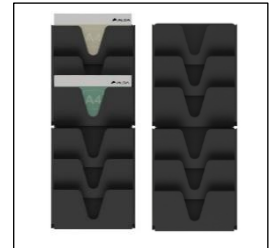

# ODFILE N Wall-mounted basket

Practical and trendy metal wall-mounted document basket

Semi-open structure for immediate identification and easy retrieval of documents

Large storage capacity for A4 + documents (landscape format) 3 compartments with a depth of : 4 cm deep

Stackable and joinable

One-piece, heavy-duty metal unit Fixing system supplied (screws and plugs x2)

Quickly sort and identify your documents with these open wall-mounted baskets, compatible up to 24 x 32 cm. Ideal for keeping your files within easy reach without cluttering up your desk.

Ideal for structuring your workspace, this set of baskets is sturdy, attractive and easy to maintain. And what's more, it fits perfectly into a complete range of accessories for a perfectly coordinated office.

# ODFILE N

Wall-mounted basket

Practical and trendy metal wall-mounted document basket

TECHNICAL FEATURES	
Reference	<b>ODFILE N</b>
EAN	3129710019281
Materials	Metal
Colour	Noir
Product Dimensions	Height: 38.5 cm Width: 33.2 cm Depth: 10.2 cm
	Compartments useful depth: 4.2 cm
	Weight : N/A kg
Environmental impact	100% recyclable
Origin	Design and development France Manufacturing PRC
Warranty	5 years
Repairability index	10
Spare part	ALBA undertakes to supply all spare parts for 5 years (See conditions with your dealer/distributor).