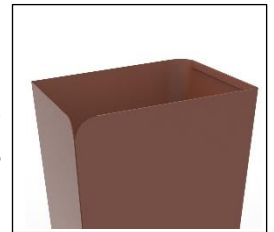

# ODCORB T Waste paper bin

The elegant, designer wastepaper basket

Large 18-litre capacity.  
Ideal for use with 30-litre bin liners

Square shape for minimum space requirements

Desk-top litter bin in heavy-duty metal  
Non-slip glides for greater stability and to prevent scratches on the tray

With its ultra-strong metal frame and large 18-litre capacity, this square waste bin fits neatly under or next to a desk and is easy to clean.

Its sleek, modern design will fit in with any workspace. A sober, practical accessory from the O'Desk Métal by Alba range.

# ODCORB T

Waste paper bin

The elegant, designer wastepaper basket

TECHNICAL FEATURES	
Reference	<b>ODCORB T</b>
EAN	3129710019236
Materials	Metal
Colour	Terracotta
Product Dimensions	Dim. : L 35 x l 22,5 x P 22,5 cm
	Weight : 2,7 kg
Environmental impact	100% recyclable
Origin	Design and development France Manufacturing PRC
Warranty	5 years
Repairability index Spare part	10 ALBA undertakes to supply all spare parts for 5 years (See conditions with your dealer/distributor).

DIMENSIONS PACKAGING	
* Box master (x10 SU)	Dim : L. 26 x l. 26 x H. 77 cm
	Poids : N/A kg
Environmental impact	100% recyclable

Scan to see our brochure