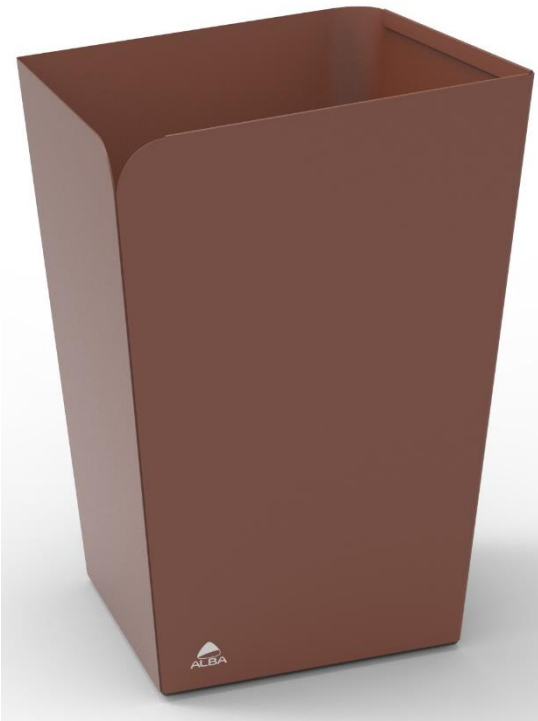

# ODCORB T Waste paper bin

The elegant, designer wastepaper basket

Large 18-litre capacity.  
Ideal for use with 30-litre bin liners

Square shape for minimum space requirements

Desk-top litter bin in heavy-duty metal  
Non-slip glides for greater stability and to prevent scratches on the tray

With its ultra-strong metal frame and large 18-litre capacity, this square waste bin fits neatly under or next to a desk and is easy to clean.

Its sleek, modern design will fit in with any workspace. A sober, practical accessory from the O'Desk Métal by Alba range.

# ODCORB T

Waste paper bin

The elegant, designer wastepaper basket

TECHNICAL FEATURES	
Reference	<b>ODCORB T</b>
EAN	3129710019236
Materials	Metal
Colour	Terracotta
Product Dimensions	Dim. : L 35 x l 22,5 x P 22,5 cm
	Weight : 2,7 kg
Environmental impact	100% recyclable
Origin	Design and development France Manufacturing PRC
Warranty	5 years
Repairability index Spare part	10 ALBA undertakes to supply all spare parts for 5 years (See conditions with your dealer/distributor).

DIMENSIONS PACKAGING	
* Box master (x10 SU)	Dim : L. 26 x l. 26 x H. 77 cm
	Poids : N/A kg
Environmental impact	100% recyclable

Scan to see our brochure