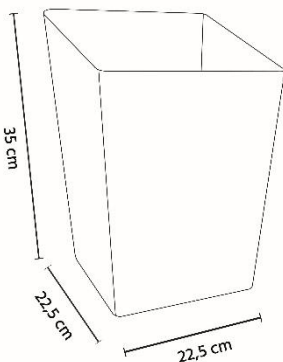

# ODCORB T Waste paper bin

The elegant, designer wastepaper basket

Large 18-litre capacity.  
Ideal for use with 30-litre bin liners

Square shape for minimum space requirements

Desk-top litter bin in heavy-duty metal  
Non-slip glides for greater stability and to prevent scratches on the tray

With its ultra-strong metal frame and large 18-litre capacity, this square waste bin fits neatly under or next to a desk and is easy to clean.

Its sleek, modern design will fit in with any workspace. A sober, practical accessory from the O'Desk Métal by Alba range.

# ODCORB T

Waste paper bin

The elegant, designer wastepaper basket

TECHNICAL FEATURES	
Reference	<b>ODCORB T</b>
EAN	3129710019236
Materials	Metal
Colour	Terracotta
Product Dimensions	Dim. : L 35 x l 22,5 x P 22,5 cm
	Weight : 2,7 kg
Environmental impact	100% recyclable
Origin	Design and development France Manufacturing PRC
Warranty	5 years
Repairability index Spare part	10 ALBA undertakes to supply all spare parts for 5 years (See conditions with your dealer/distributor).

DIMENSIONS PACKAGING	
* Box master (x10 SU)	Dim : L. 26 x l. 26 x H. 77 cm
	Poids : N/A kg
Environmental impact	100% recyclable

Scan to see our brochure