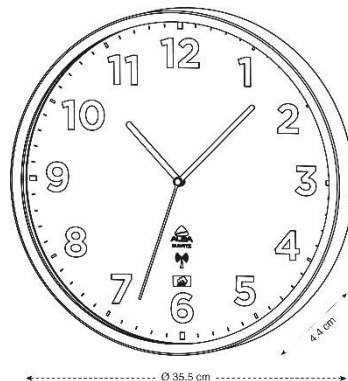

HOREXTRARC

Outdoor quartz clock - water, cold and heat resistant

Choose this outdoor resistant wall clock with its silent mechanism.

TECHNICAL FEATURES

Reference	HOREXTRARC
EAN	3129710013982
Materials	Frame : ABS
	Lens : Glass
Couleurs	Frame : Metallic grey
	Dial : White background - Black numeral
Product dimensions	Diameter: 35,5 cm
	Thickness : 5.8 cm
	Weight: 0,975 kg
Mechanism	High precision quartz movement
Technology	Radio controlled: automatic time setting on the atomic clock of the Brünswick Physical and Technical Institute
Number of hands	3 (hour - minute - second)
Battery	Operates with one LR6/AA battery (not included)
Attachment	Wall mounted
Origin	Designed and developed in France - Manufactured in the PRC
Standards	ROHS - CE
Warranty	3 years
Repairability index	10
Spare part	ALBA guarantees to supply all spare parts for 5 years (See conditions with your reseller/distributor)

DIMENSIONS PACKAGING

* Unit sale (x1UV) carton	Dim : L.37 x W. 37 x H.5,8 cm
	Weight : 1,195 kg
* Master (4xUV)	Dim : L.41,5 x W.28,5 x H.42,5 cm
	Weight : 5,58 kg
Environmental impact	100% Recyclable

Quand le beau rejoint l'utile