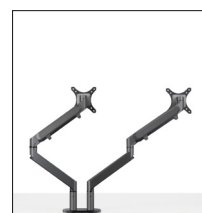

# JAMY

DOUBLE MONITOR ARM

move **HOP**

Optimize your visual comfort while reducing eye fatigue, back and neck pain

Multidirectional monitor arm with effortless height adjustment by gas pressure

Maximum arm reach of 56 cm, tiltable up to 165° and rotating at 365°

Quick and easy screen mounting thanks to its detachable VESA plate (max weight supported 9 kg/arm)

Practical mounting on a table, thanks to its clamp (max 6,5cm)

Integrated cable management system for a clean and organized desk

MHARMD N

MHARM M

MHARM N

Ergonomic, JAMY articulated double arm offers visual comfort for better posture at the workstation, reducing eye fatigue, back and neck pain.

In addition to its pure design, the JAMY ergonomic double arm will allow you to optimize your work space with a clear and spacious desk.

### PRODUCT FEATURES

Reference	MHARMD N
EAN	3129710016099
Materials	Aluminium / ABS
Colors	Black
Product dimensions	Height : from 37 to 50 cm
	Depth : 35 cm
	Extension : 56 cm
	Inclination : 165°
Weight : 5,5 Kg	
Maximum load	9 kg / Arm
Fixing system	Standard VESA plate (supplied)
	Table mounting via table clamp
Estimated assembly time	5 minutes
Guarantee	5 years