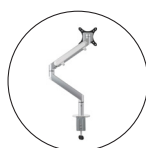

# JAMY

DOUBLE MONITOR ARM

move **HOP**

Optimize your visual comfort while reducing eye fatigue, back and neck pain

Multidirectional monitor arm with effortless height adjustment by gas pressure

Maximum arm reach of 56 cm, tiltable up to 165° and rotating at 365°

Quick and easy screen mounting thanks to its detachable VESA plate (max weight supported 9 kg/arm)

Practical mounting on a table, thanks to its clamp (max 6,5cm)

Integrated cable management system for a clean and organized desk

MHARMD N

MHARM M

MHARM N

Ergonomic, JAMY articulated double arm offers visual comfort for better posture at the workstation, reducing eye fatigue, back and neck pain.

In addition to its pure design, the JAMY ergonomic double arm will allow you to optimize your work space with a clear and spacious desk.

### PRODUCT FEATURES

Reference	MHARMD N
EAN	3129710016099
Materials	Aluminium / ABS
Colors	Black
Product dimensions	Height : from 37 to 50 cm
	Depth : 35 cm
	Extension : 56 cm
	Inclination : 165°
Weight : 5,5 Kg	
Maximum load	9 kg / Arm
Fixing system	Standard VESA plate (supplied)
	Table mounting via table clamp
Estimated assembly time	5 minutes
Guarantee	5 years