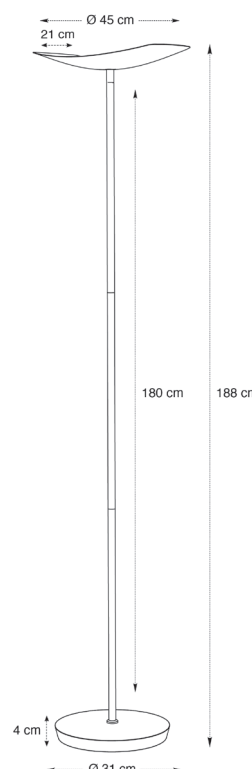

Chrome finish drum and weighted base for high stability

Switch on the cable with intensity dimmer

LEDCUP BC

LEDCUP N

High-performance 30 W LED technology for high quality, long-lasting lighting and low energy consumption.

CUP

LED FLOOR LAMP

We light

The new generation of «ALBA creation» LED floor lamp. CUP will bring style and elegance to your offices.

PRODUCT FEATURES	
Reference	LEDCUP BC
EAN	3129710016075
Materials	Metal
Colors	Chrome - White
Light source	LED
Product dimensions	Head : length 45 x Width 21 cm
	Arm height : 180 cm - Total height 188 cm
	Base Ø 31 cm - Height : 4 cm
	Cable length : 180 cm
	Weight : 7,8 Kg
Bulb type	Included LED
Energy class	A
Bulb's lifetime	25000 hours / 30 years
Electric power/watts	30 W
Light power	3500 Lumens [lm] / 3000 Kelvin [K]
Color rendering index [CRI]	81 Ra
Standard	EC
Guarantee	3 years
Origin	French design and development - Manufacturing in PRC

PACKAGING DIMENSIONS	
* sales unit (x1SU) carton	Dim. : 1.80 cm x L.40 cm x H.11,2 cm
	Weight : 9,5 Kg

Quand le beau rejoint l'utile