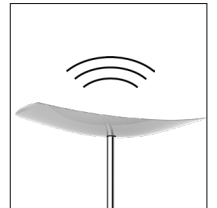

CUP

LED FLOOR LAMP

We light

The new generation of «ALBA creation» LED floor lamp. CUP will bring style and elegance to your offices.

Well designed head with refined shapes to diffuse a wide luminous flux

Indirect LED lighting for greater visual comfort

Chrome finish drum and weighted base for high stability

Switch on the cable with intensity dimmer

LEDCUP BC

LEDCUP N

High-performance 30 W LED technology for high quality, long-lasting lighting and low energy consumption.

Equipped with a soft metal shade, CUP offers indirect lighting, for better visual comfort and a warm working atmosphere.

Its contemporary and refined design will give a modern image and a unique style to your workspaces.

CUP

LED FLOOR LAMP

We light

The new generation of «ALBA creation» LED floor lamp. CUP will bring style and elegance to your offices.

PRODUCT FEATURES	
Reference	LEDCUP BC
EAN	3129710016075
Materials	Metal
Colors	Chrome - White
Light source	LED
Product dimensions	Head : length 45 x Width 21 cm
	Arm height : 180 cm - Total height 188 cm
	Base Ø 31 cm - Height : 4 cm
	Cable length : 180 cm
	Weight : 7,8 Kg
Bulb type	Included LED
Energy class	A
Bulb's lifetime	25000 hours / 30 years
Electric power/watts	30 W
Light power	3500 Lumens [lm] / 3000 Kelvin [K]
Color rendering index [CRI]	81 Ra
Standard	EC
Guarantee	3 years
Origin	French design and development - Manufacturing in PRC