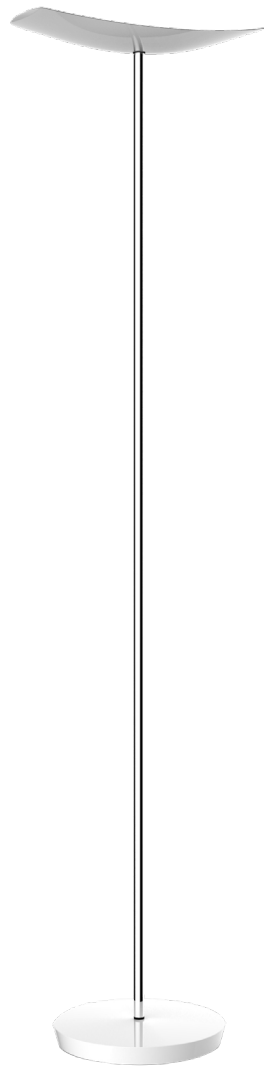

CUP

LED FLOOR LAMP

We light

The new generation of «ALBA creation» LED floor lamp. CUP will bring style and elegance to your offices.

Well designed head with refined shapes to diffuse a wide luminous flux

Indirect LED lighting for greater visual comfort

Chrome finish drum and weighted base for high stability

Switch on the cable with intensity dimmer

LEDCUP BC

LEDCUP N

High-performance 30 W LED technology for high quality, long-lasting lighting and low energy consumption.

Equipped with a soft metal shade, CUP offers indirect lighting, for better visual comfort and a warm working atmosphere.

Its contemporary and refined design will give a modern image and a unique style to your workspaces.

CUP

LED FLOOR LAMP

We light

The new generation of «ALBA creation» LED floor lamp. CUP will bring style and elegance to your offices.

PRODUCT FEATURES	
Reference	LEDCUP BC
EAN	3129710016075
Materials	Metal
Colors	Chrome - White
Light source	LED
Product dimensions	Head : length 45 x Width 21 cm
	Arm height : 180 cm - Total height 188 cm
	Base Ø 31 cm - Height : 4 cm
	Cable length : 180 cm
	Weight : 7,8 Kg
Bulb type	Included LED
Energy class	A
Bulb's lifetime	25000 hours / 30 years
Electric power/watts	30 W
Light power	3500 Lumens [lm] / 3000 Kelvin [K]
Color rendering index [CRI]	81 Ra
Standard	EC
Guarantee	3 years
Origin	French design and development - Manufacturing in PRC