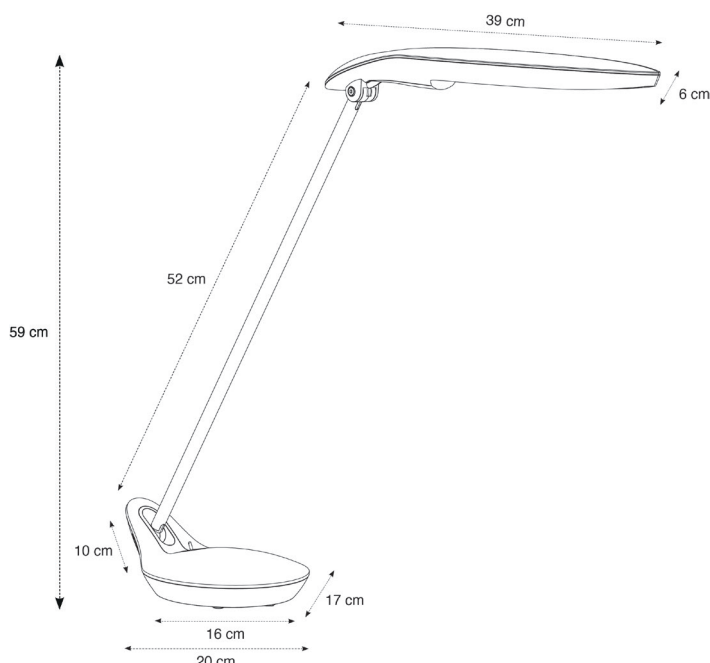

POPPINS

LED DESK LAMP

The best-seller made in Alba with LED technology

Long shape head for a maximum brightness

Double-articulated arm for easy adjustment

3kg weighted base for perfect stability

Switch on the base

LEDPOP BC

LEDPOP N

LEDPOP M

Excellent light distribution thanks to the long-lasting 5W LED panel (25000h) which provides quality lighting and low energy consumption.

Efficient and ergonomic, its double-articulated swivel arm and articulated head allows optimal lighting.

Elegant lamp with a valuable finish and quality materials to give style to your desks.

POPPINS

LED DESK LAMP

We light

The best-seller made in Alba with LED technology

PRODUCT FEATURES	
Reference	LEDPOP BC
EAN	3129710016136
Materials	Metal / ABS mat
Colors	Metallic grey / White
Light source	LED
Product dimensions	Head : length 39 cm x Width 6 cm
	Arm length : 52 cm
	Base : 3 Kg - 23 x 17 cm
	Cable length : 180 cm
	Weight : 3 Kg
Bulb type	Integrated LED panel
Energy class	A
Bulb's lifetime	25000 hours / 30 years
Electric power/watts	5W
Light power	370 Lumens (lm) / 3000 Kelvin (K)
Color rendering index (CRI)	> 81 Ra
Standard	EC
Guarantee	3 years
Origin	French design and development - Manufacturing in PRC

PACKAGING DIMENSIONS	
* sales unit (x1SU) carton	Dim. : L.19,5 cm x l.12,5 cm x H. 68cm
	Weight : 3,3 Kg
* box master (x3SU)	Dim. : L.39 cm x l.21 cm x H.69,5 cm
	Weight : 10 Kg

Quand le beau rejoint l'utile