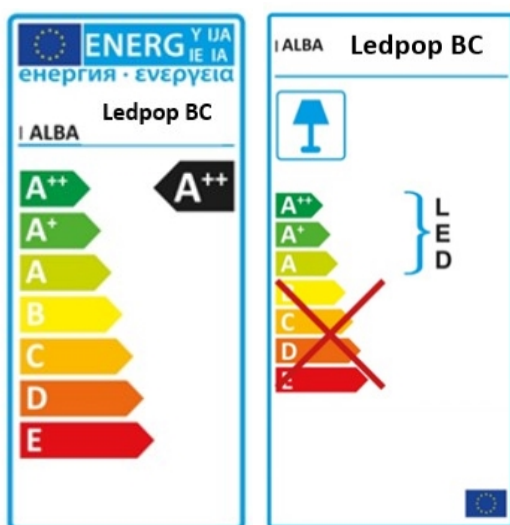

POPPINS

LED DESK LAMP

We light

The best-seller made in Alba with LED technology

PRODUCT FEATURES	
Reference	LEDPOP BC
EAN	3129710016136
Materials	Metal / ABS mat
Colors	Metallic grey / White
Light source	LED
Product dimensions	Head : length 39 cm x Width 6 cm
	Arm length : 52 cm
	Base : 3 Kg - 23 x 17 cm
	Cable length : 180 cm
	Weight : 3 Kg
Bulb type	Integrated LED panel
Energy class	A
Bulb's lifetime	25000 hours / 30 years
Electric power/watts	5W
Light power	370 Lumens (lm) / 3000 Kelvin (K)
Color rendering index (CRI)	> 81 Ra
Standard	EC
Guarantee	3 years
Origin	French design and development - Manufacturing in PRC

PACKAGING DIMENSIONS	
* sales unit (x1SU) carton	Dim. : L.19,5 cm x l.12,5 cm x H. 68cm
	Weight : 3,3 Kg
* box master (x3SU)	Dim. : L.39 cm x l.21 cm x H.69,5 cm
	Weight : 10 Kg

Quand le beau rejoint l'utile