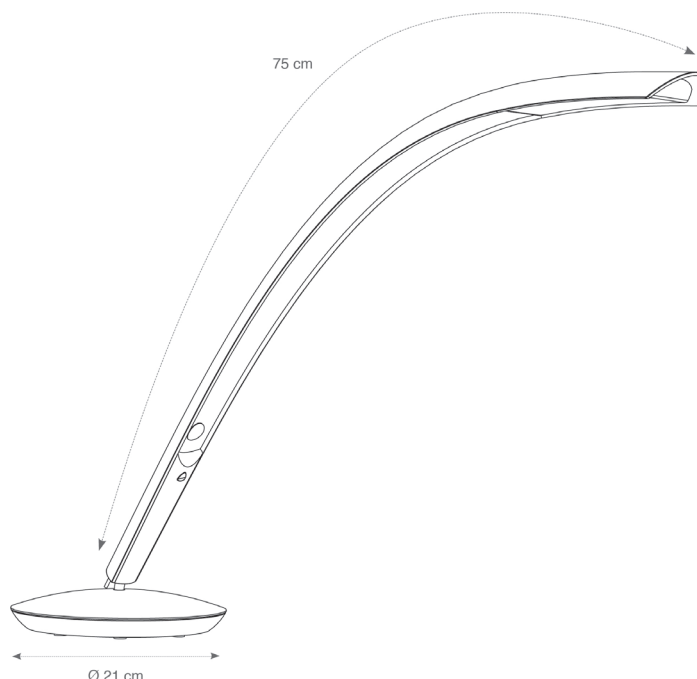

SPIRIT

LED DESK LAMP

A very pure and aerial «ALBA creation» design for SPIRIT, a LED lamp with high lighting performance.

Fluid and aerodynamic design

High-performance wide angle LED lighting for your visual comfort

SPIRIT

LED DESK LAMP

A very pure and aerial «ALBA creation» design for SPIRIT, a LED lamp with high lighting performance.

PRODUCT FEATURES	
Reference	LEDSPIRIT
EAN	3129710014095
Materials	ABS
Colors	Anthracite grey
Light source	Included LED
Product dimensions	Head : length 15 x Width 6 cm
	Arm length : 75 cm - Total height 46 cm
	Base Ø 20 cm
	Cable length : 180 cm
	Weight : 2 Kg
Bulb type	Included LED
Energy class	A
Bulb's lifetime	25000 hours / 30 years
Electric power/watts	5 W
Light power	250 Lumens (lm) / 3000 Kelvin (K)
Color rendering index (CRI)	83 Ra
Standard	EC
Guarantee	3 years
Origin	French design and development - Manufacturing in PRC

PACKAGING DIMENSIONS	
* sales unit (x1SU) carton	Dim. : 1.28,5 cm x L.9 cm x H.75 cm
	Weight : 3 Kg
* box master (x2SU)	Dim. : 1.30,5 cm x L.20 cm x H.77 cm
	Weight : 6 Kg

Quand le beau rejoint l'utile