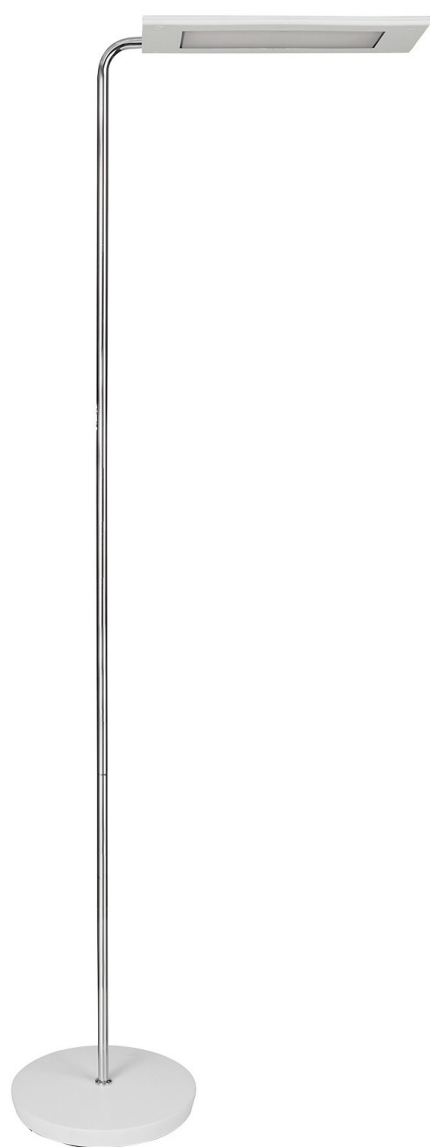

# SWING LED FLOOR LAMP

New generation LED street lamp, with direct or indirect lighting for pleasant atmospheres

LEDSWING BC

LEDSWING N

Purity and finesse of SWING design, LED floor lamp with high lighting performance

Reversible LED luminous flux thanks to the swivel head for personalized direct or indirect lighting

3 colour temperature levels for greater lighting comfort

Dimmer for precise luminous flux control

Chrome finish drum and weighted base for excellent stability

High performance 45W LED technology for quality lighting, very long life and low energy consumption.

Elegant and ergonomic, SWING allows wide direct or indirect lighting, thanks to its swivel head for greater working comfort.

# SWING LED FLOOR LAMP

New generation LED street lamp, with direct or indirect lighting for pleasant atmospheres

PRODUCT FEATURES	
Reference	<b>LEDSWING BC</b>
EAN	3129710015801
Materials	Metal - ABS SoftTouch
Colors	Chrome - White
Light source	LED
Product dimensions	Head : length 43 x Width 20 cm
	Arm height : 180 cm - Total height 185 cm
	Base Ø 33 cm - Height : 4 cm
	Cable length : 180 cm
	Weight : 9,3 Kg
Bulb type	Included LED
Energy class	A
Bulb's lifetime	25000 hours / 30 years
Electric power/ watts	45 W
Light power	4500 Lumens (lm) / 2700 - 6500 Kelvin (K)
Color rendering index (CRI)	> 80 Ra
Standard	EC
Guarantee	3 years
Origin	French design and development - Manufacturing in PRC