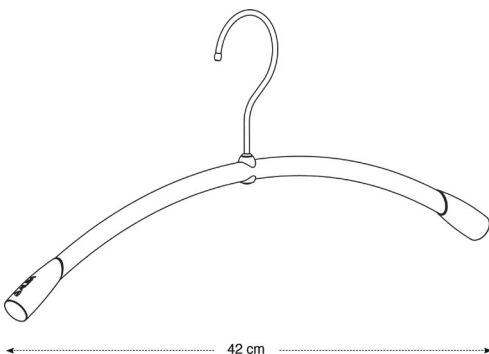

1

Ergonomic shape with curved lines and ABS protection tips at shoulder level for a perfect fit without deforming your clothes.

2

Hanging system with 360° swivelable chrome hook for easy hanging and clothes removal.

3

Solid metal structure allows to hang heavy clothes easily.